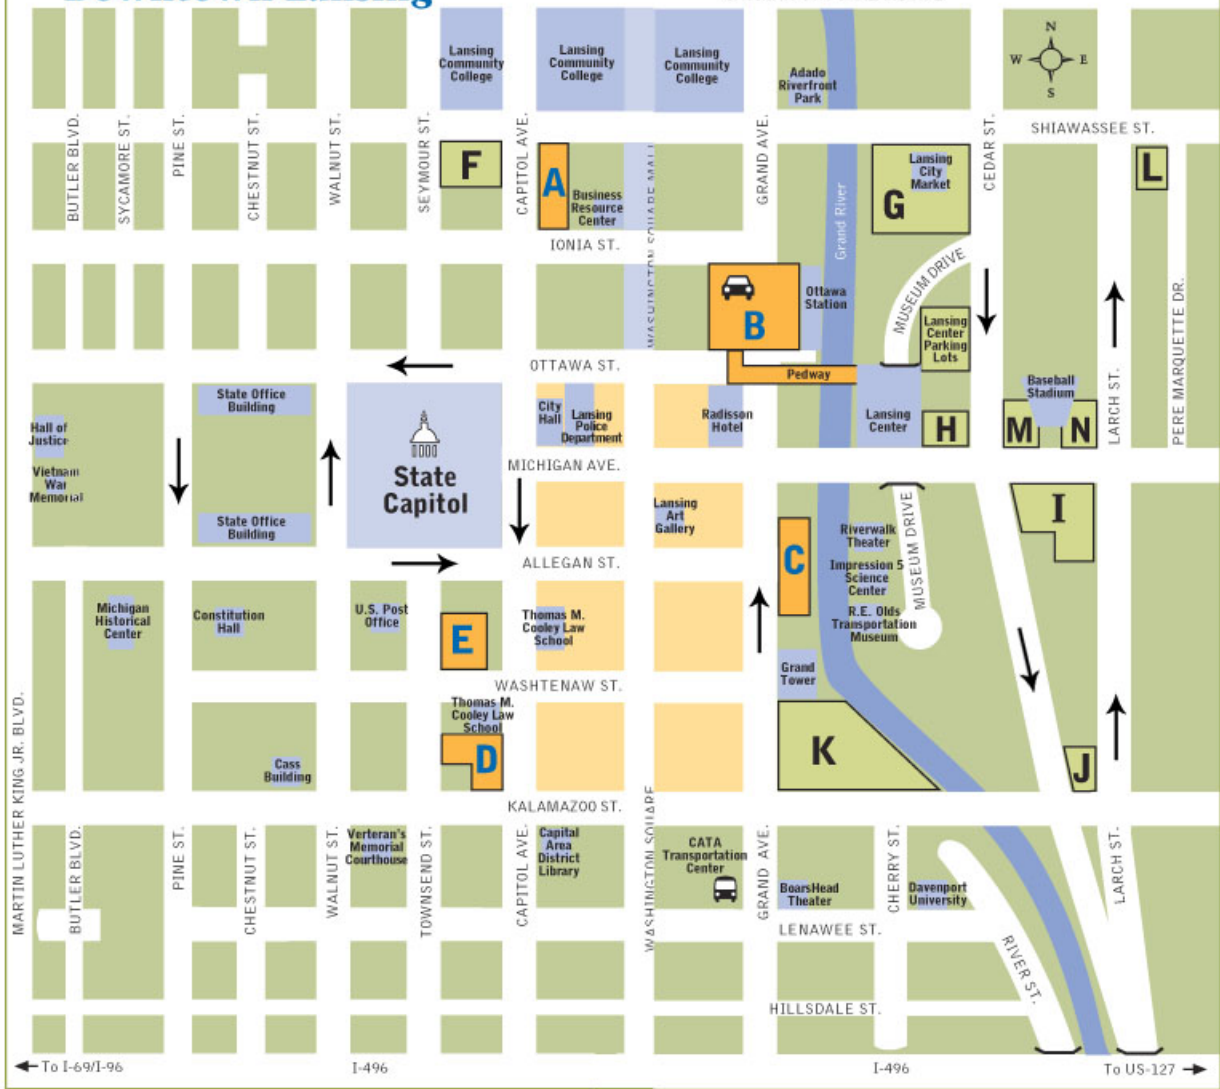

Downtown Lansing

SAGINAW ST. / OAKLAND AVE.

PARKING STRUCTURES

- A** North Capitol Parking Structure
- B** North Grand Parking Structure
- C** South Grand Parking Structure
- D** South Capitol Parking Structure
- E** Townsend Parking Structure

PARKING LOTS

- F** Lot #2
- G** Lot #44
- H** Lot #55
- I** Lot #15 & 15A
- J** Lot #49
- K** Lot #6
- L** Lot #50
- M** Lot #52

- Public Parking Structures
- Public Parking Lots
- Shopping District
- Landmarks

City of Lansing Transportation & Parking Office